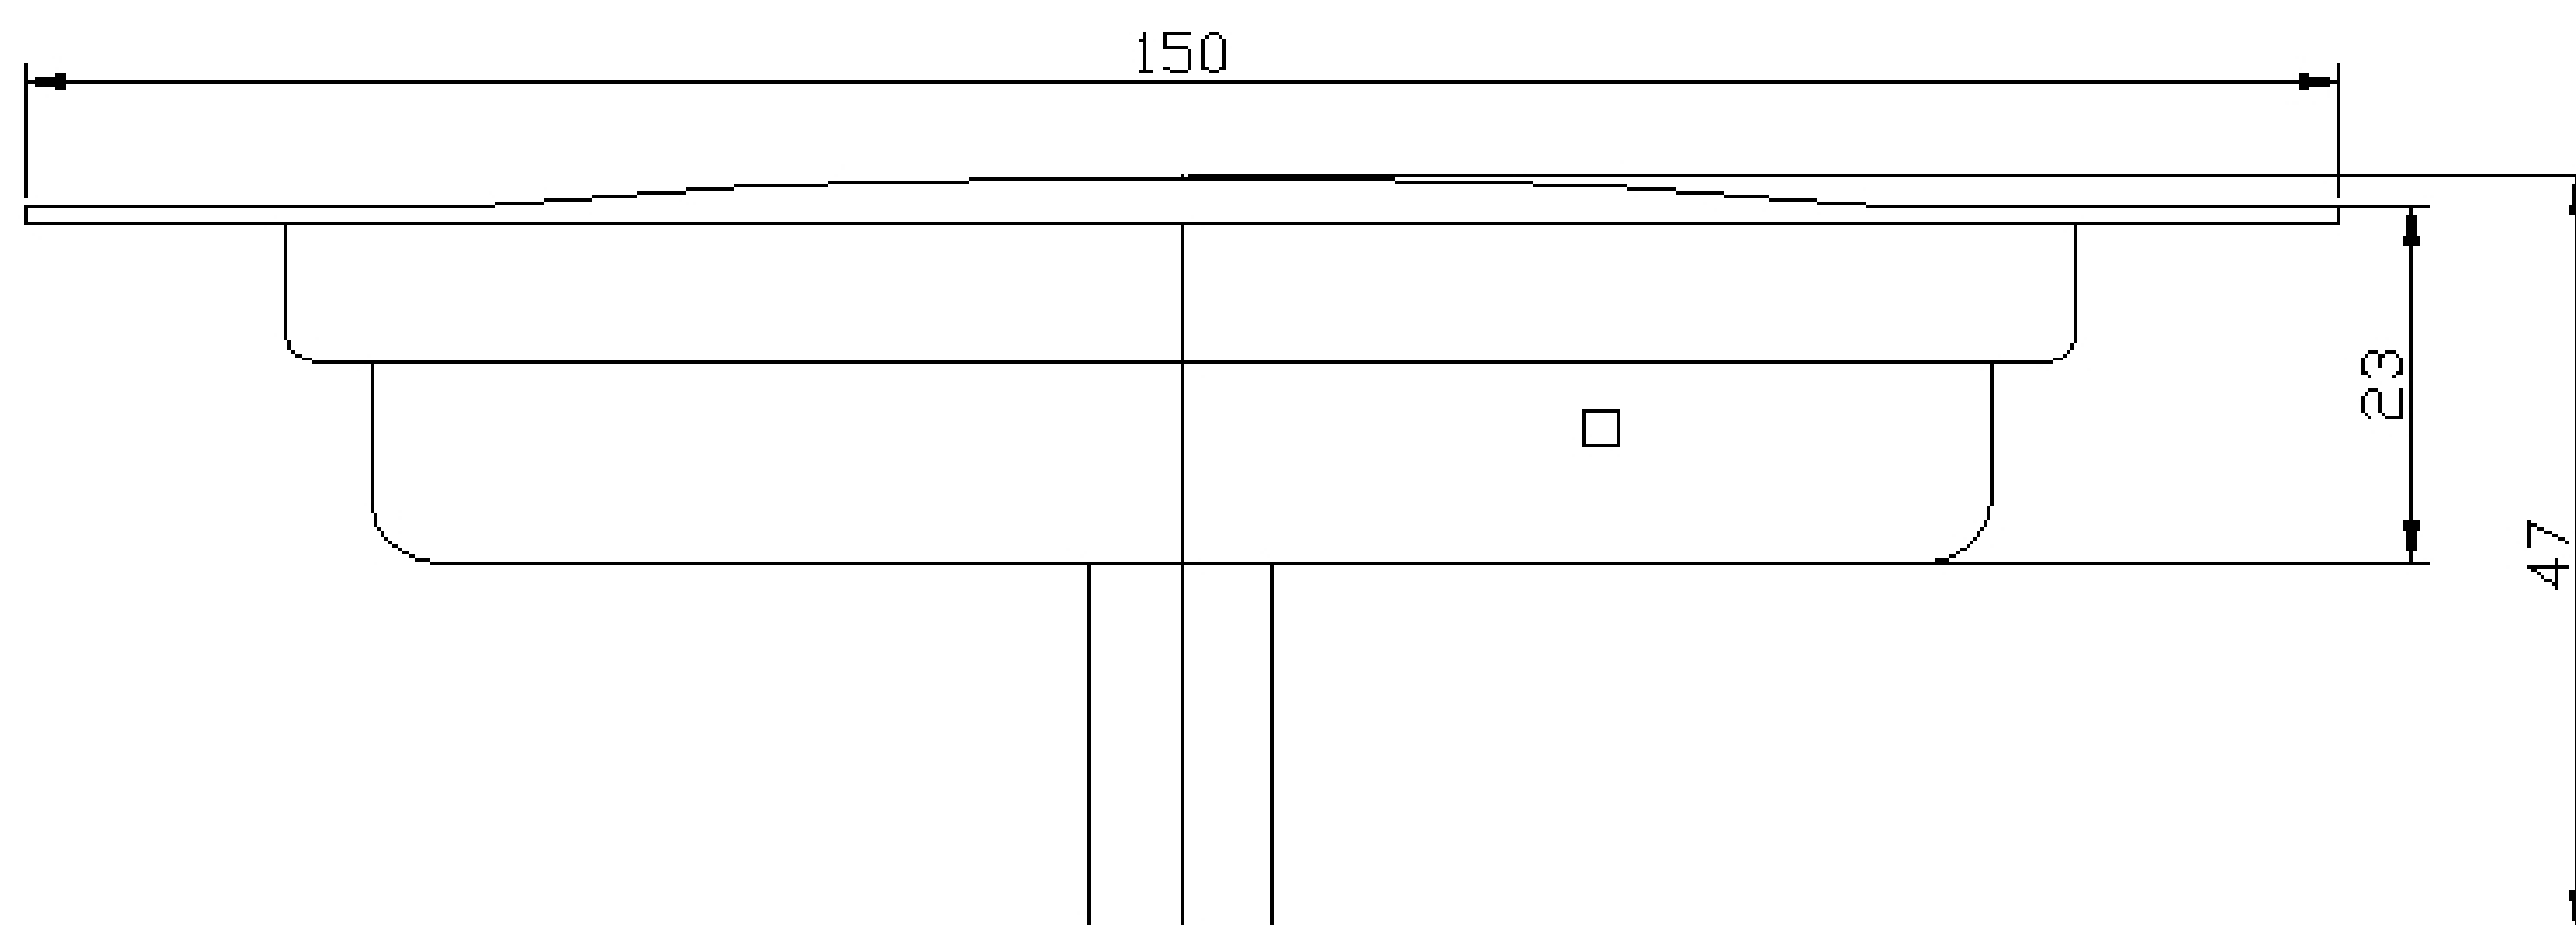

Pop Up Floor Trap

Product Code : 1481

Technical Drawing

All dimension are in **mm**